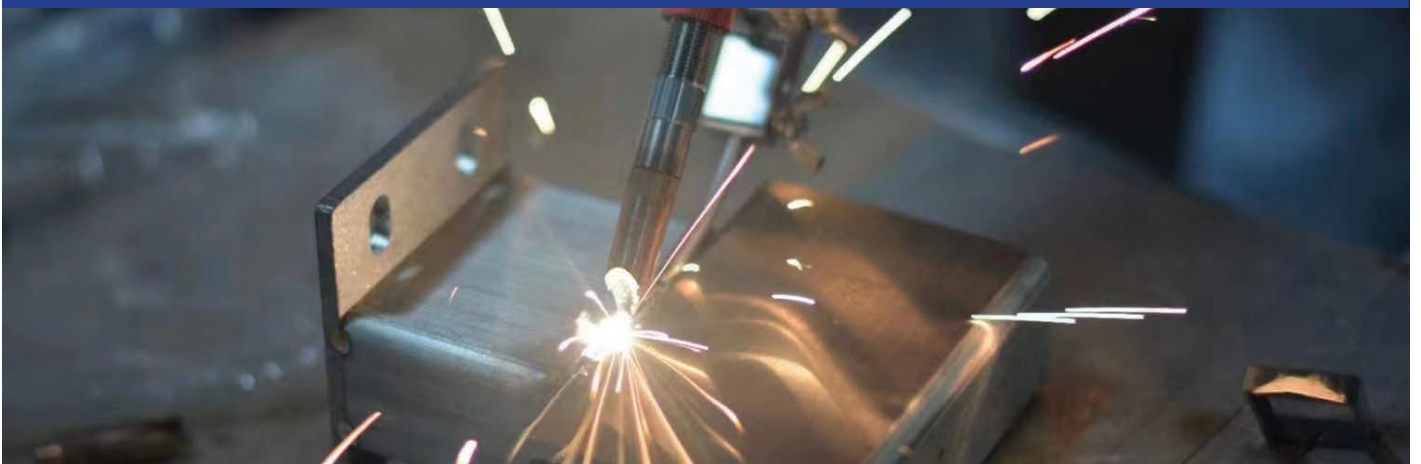

# Fiber Laser Welding Set

TRANSFORMATIONAL WELDING TECHNOLOGY

# Fiber Laser Welding Set

Up to 4x faster than traditional welding methods

Save money on welding process time and improved quality

- ◆ Superior welding quality
- ◆ Simple to use
- ◆ Laser powers 1kW, 1.5kW & 2kW
- ◆ Multiple welding modes as standard
- ◆ Weld penetration up to 6mm
- ◆ Weld mild steel, stainless steel & aluminium
- ◆ Auto wire feeding as standard
- ◆ Compact & mobile